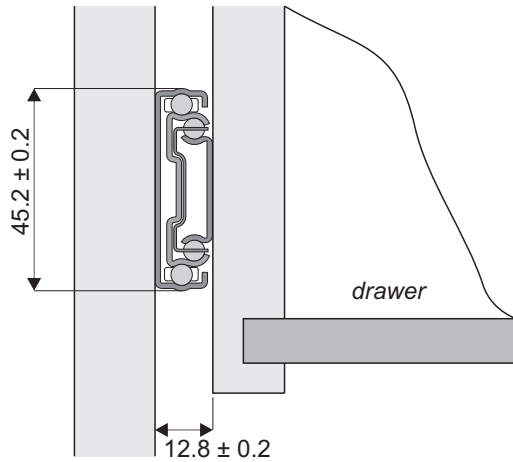

FULL EXTENSION BALL BEARING DRAWER SLIDES WITH SOFT - CLOSE

- ☒ Limitless applications
- ☒ Compact design
- ☒ Perfect soft - close
- ☒ Full extension of drawers
- ☒ Attractive prices whilst maintaining Sevroll's trademark quality

SEVROLL[®]
DOOR SYSTEMS AND FURNITURE ACCESSORIES

www.sevroll.co.uk

Full extension Ball bearing drawer slides with soft-close

Slide length

A	250	300	350	400	450	500
B	192±2	268±2	343±2	382±2	452±2	503±2

Slide disassembly

Attaching the slide to the carcass

Attaching the slide to the drawer