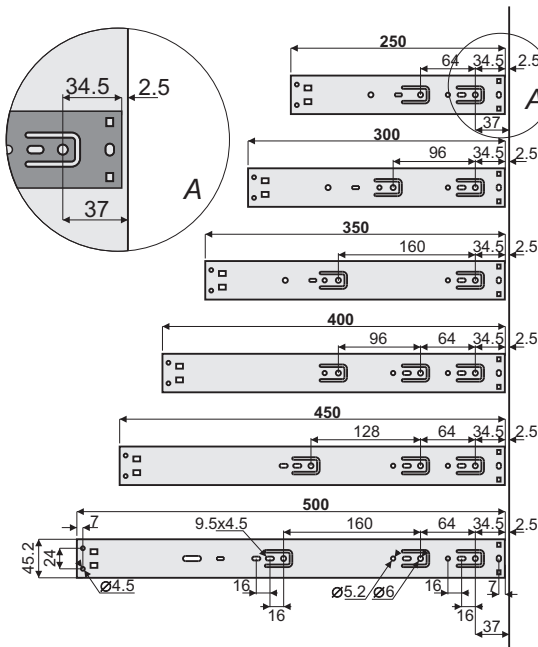

SEVROLL[®]
DOOR SYSTEMS AND FURNITURE ACCESSORIES

www.sevroll.co.uk

Full extension Ball bearing drawer slides with soft-close

Slide length

A	250	300	350	400	450	500
B	192±2	268±2	343±2	382±2	452±2	503±2

Slide disassembly

Attaching the slide to the carcass

Attaching the slide to the drawer