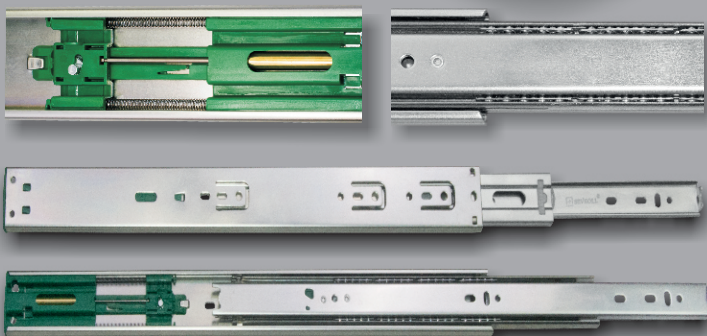

FULL EXTENSION BALL BEARING DRAWER SLIDES WITH SOFT - CLOSE

- ☒ Limitless applications
- ☒ Compact design
- ☒ Perfect soft - close
- ☒ Full extension of drawers
- ☒ Attractive prices whilst maintaining Sevroll's trademark quality

SEVROLL[®]
DOOR SYSTEMS AND FURNITURE ACCESSORIES

www.sevroll.co.uk

Full extension Ball bearing drawer slides with soft-close

Slide length

A	250	300	350	400	450	500
B	192±2	268±2	343±2	382±2	452±2	503±2

Slide disassembly

Attaching the slide to the carcass

Attaching the slide to the drawer