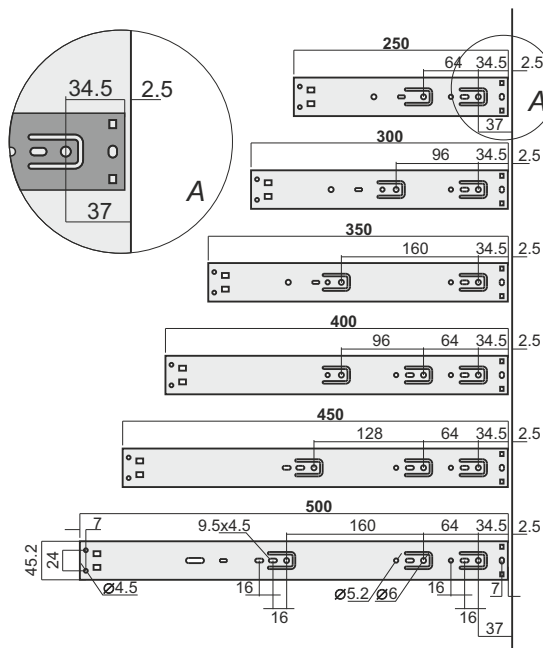

FULL EXTENSION BALL BEARING DRAWER SLIDES WITH SOFT-CLOSE

- ☒ Limitless applications
- ☒ Compact design
- ☒ Perfect soft-close
- ☒ Full extension of drawers
- ☒ Max. load 30 kg
- ☒ Attractive prices whilst maintaining Sevroll's trademark quality

SEVROLL[®]
DOOR SYSTEMS AND FURNITURE ACCESSORIES

www.sevroll.com

Full extension Ball bearing drawer slides with soft-close

Slide length

A	250	300	350	400	450	500
B	192±2	268±2	343±2	382±2	452±2	503±2

Slide disassembly

Attaching the slide to the carcass

Attaching the slide to the drawer