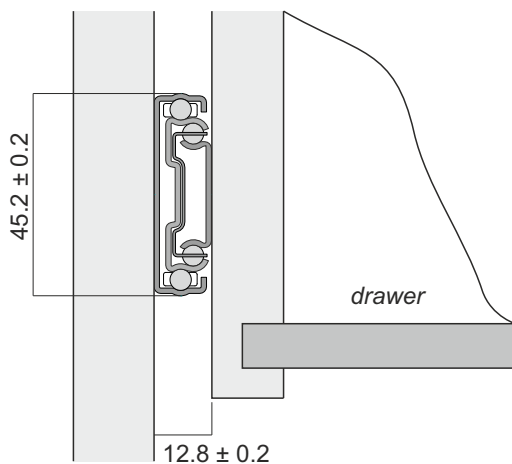

FULL EXTENSION BALL BEARING DRAWER SLIDES WITH SOFT-CLOSE

- ☒ Limitless applications
- ☒ Compact design
- ☒ Perfect soft-close
- ☒ Full extension of drawers
- ☒ Max. load 30 kg
- ☒ Attractive prices whilst maintaining Sevroll's trademark quality

SEVROLL[®]
DOOR SYSTEMS AND FURNITURE ACCESSORIES

www.sevroll.com

Full extension Ball bearing drawer slides with soft-close

Slide length

A	250	300	350	400	450	500
B	192±2	268±2	343±2	382±2	452±2	503±2

Slide disassembly

Attaching the slide to the carcass

Attaching the slide to the drawer