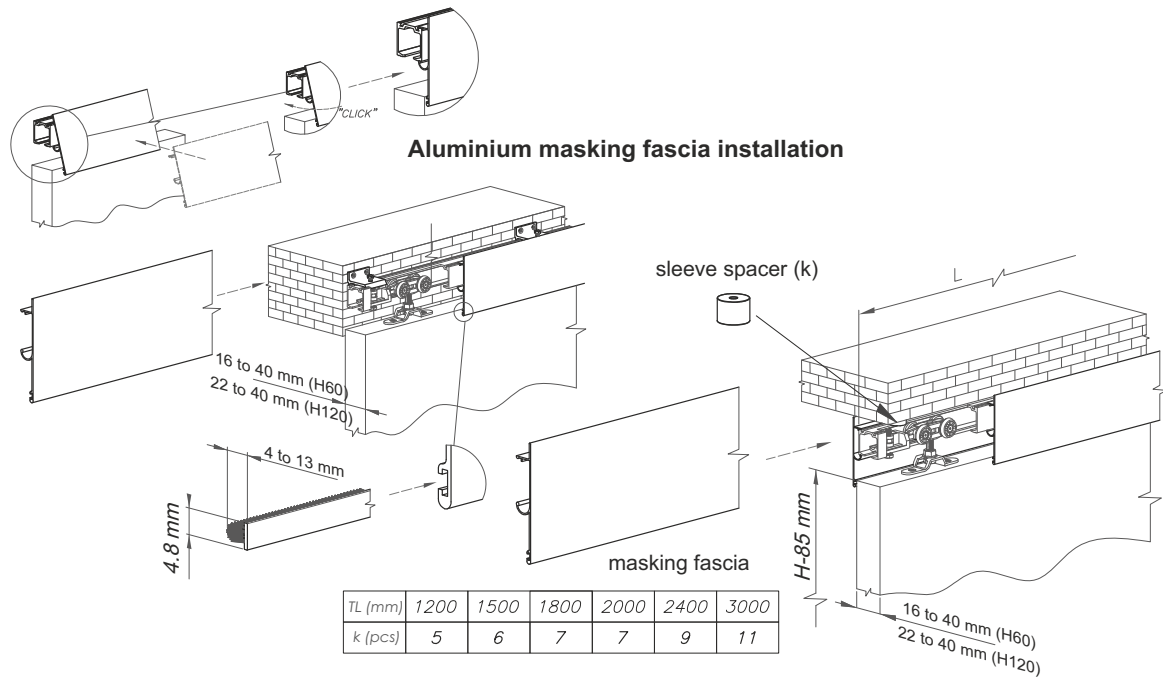

SYSTEM

HERKULES 60, 120

SEVROLL®

Fastening of Masking fascia Herkules 2