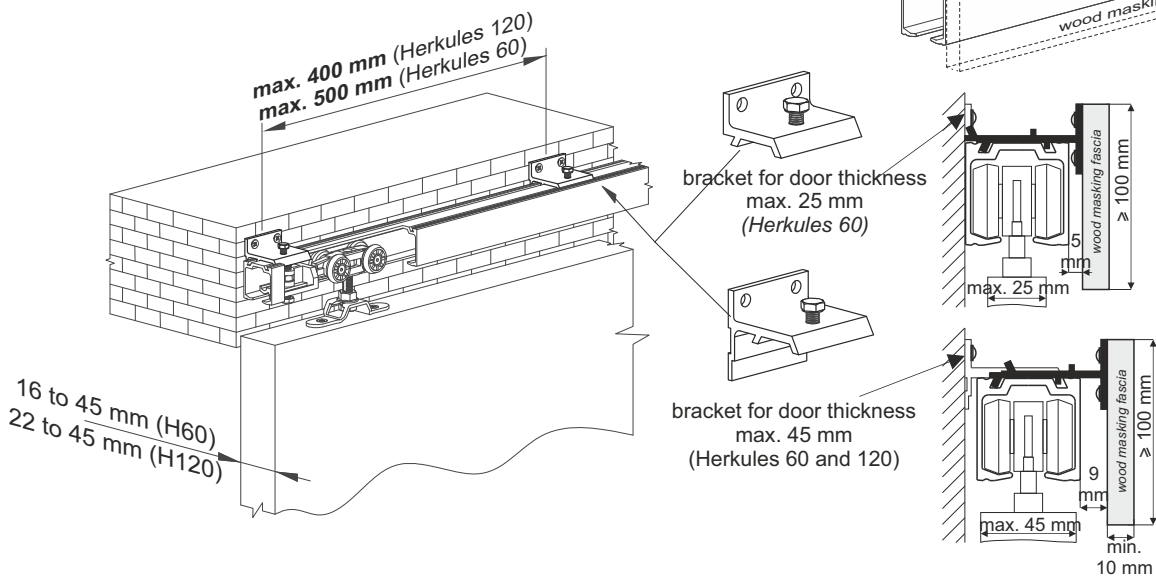

L: 2.01 m

**Masking fascia Herkules Glass end cap**

L: 2.01 m

**TL** - track length ( $W = 2w$ )

|                |     |                         |
|----------------|-----|-------------------------|
| height of door | - h | $h = H - 70 \text{ mm}$ |
| width of door  | - w | $w = 1/2 \text{ TL}$    |

**Bottom guide options**

**Fastening of track to ceiling**

|         |      |      |      |
|---------|------|------|------|
| TL (mm) | 1200 | 1500 | 1800 |
| n       | 5    | 6    | 7    |
| TL (mm) | 2000 | 2400 | 3000 |
| n       | 7    | 9    | 11   |

**Wooden masking fascia installation**

**Fastening of guide with wall brackets**

SYSTEM