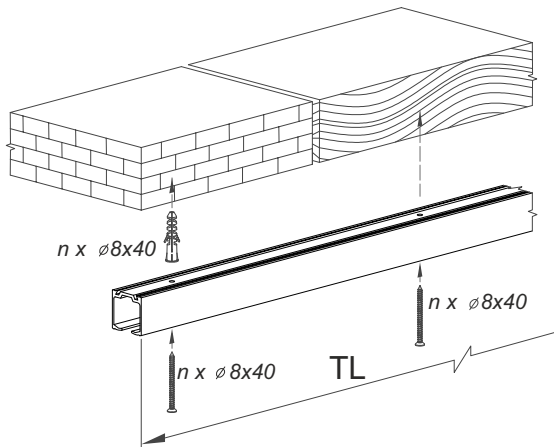

Fastening of track to ceiling