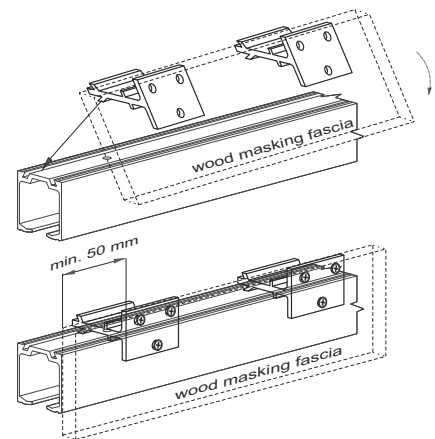

L: 2.01 m

**Masking fascia Herkules Glass end cap**

L: 2.01 m

**TL** - track length ( $W = 2w$ )

|                |     |                         |
|----------------|-----|-------------------------|
| height of door | - h | $h = H - 70 \text{ mm}$ |
| width of door  | - w | $w = 1/2 \text{ TL}$    |

**Bottom guide options**

**Fastening of track to ceiling**

|         |      |      |      |
|---------|------|------|------|
| TL (mm) | 1200 | 1500 | 1800 |
| n       | 5    | 6    | 7    |
| TL (mm) | 2000 | 2400 | 3000 |
| n       | 7    | 9    | 11   |

**Wooden masking fascia installation**

**Fastening of guide with wall brackets**

SYSTEM