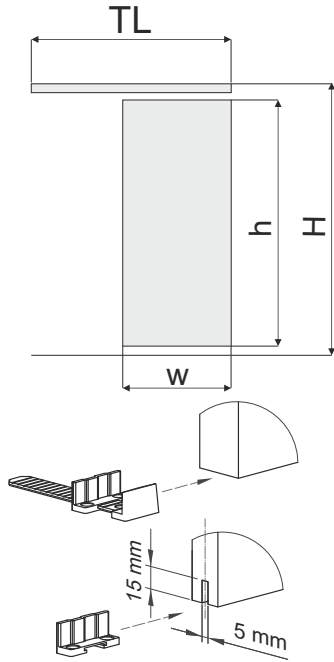

**COMPONENTS**

**OPTIONS**

**Track Herkules 2**

L: 1.20 m, 1.50 m, 1.80 m, 2.00 m, 2.40 m, 3.00 m, 4.00 m, 6.00 m

33

**Set Herkules 60 or 120 kg**

x2  
Carriage Herkules H60 or H120

Clipstopper Herkules

Universal guide

Stopper

Screw 4x16 - 7 pcs

Screw 4x50 - 4 pcs

**Sleeve spacer**

**Wall bracket for door thickness max. 25 mm**

**Wall bracket for door thickness max. 45 mm**

**Mounting plate for wooden fascia**

3 pcs

9 pcs

**Sleeve guide 1102**

**C-section steel 1109**

L: 2.00 m, 3.00 m, 4.00 m, 5.00 m, 6.00 m

**Masking fascia Herkules 2**

L: 1.20 m, 1.50 m, 1.80 m, 2.00 m, 2.40 m, 3.00 m, 4.00 m, 6.00 m

**Masking fascia Herkules Wood end cap**

L: 2.01 m

**Masking fascia Herkules Glass end cap**

L: 2.01 m

**TL** - track length ( $W = 2w$ )

|                |     |                         |
|----------------|-----|-------------------------|
| height of door | - h | $h = H - 70 \text{ mm}$ |
| width of door  | - w | $w = 1/2 \text{ TL}$    |