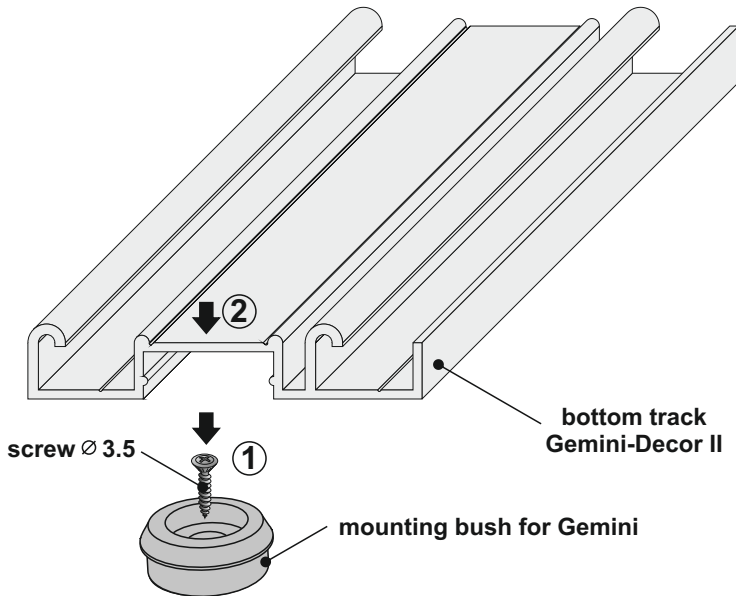

## Installation of bottom track Gemini-Decor II using our mounting bush

bottom track Gemini-Decor II

Important dimension

<b>x = 41</b>	Pax, Pax XL, Gemini, Julia, Karat, Lynx, Romeo
<b>x = 48</b>	10-tka, Fox, Vitara
<b>x = 50</b>	Alfa, Beta, Factor, Faworyt, Focus, Universal, Victoria, Secret Line, Slim Line
<b>x = 41</b>	Porto GM, Prosper GM ( <i>GEMINI 18 Frame</i> )
<b>x = 45</b>	Porto GM, Prosper GM ( <i>GEMINI 18</i> )
<b>x = 45</b>	Arte GM ( <i>GEMINI 18 Frame</i> )
<b>x = 48</b>	Arte GM ( <i>GEMINI 18</i> )