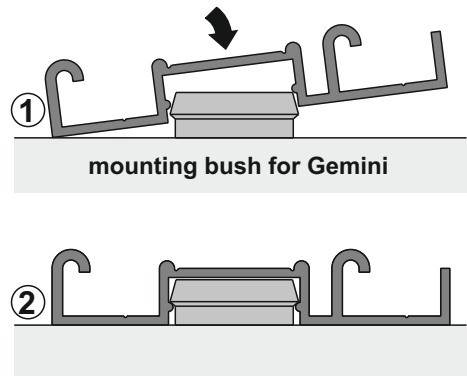

## Installation of bottom track Gemini-Decor II using our mounting bush

bottom track Gemini-Decor II

Important dimension

<b>x = 41</b>	Pax, Pax XL, Gemini, Julia, Karat, Lynx, Romeo
<b>x = 48</b>	10-tka, Fox, Vitara
<b>x = 50</b>	Alfa, Beta, Factor, Faworyt, Focus, Universal, Victoria, Secret Line, Slim Line
<b>x = 41</b>	Porto GM, Prosper GM ( <i>GEMINI 18 Frame</i> )
<b>x = 45</b>	Porto GM, Prosper GM ( <i>GEMINI 18</i> )
<b>x = 45</b>	Arte GM ( <i>GEMINI 18 Frame</i> )
<b>x = 48</b>	Arte GM ( <i>GEMINI 18</i> )