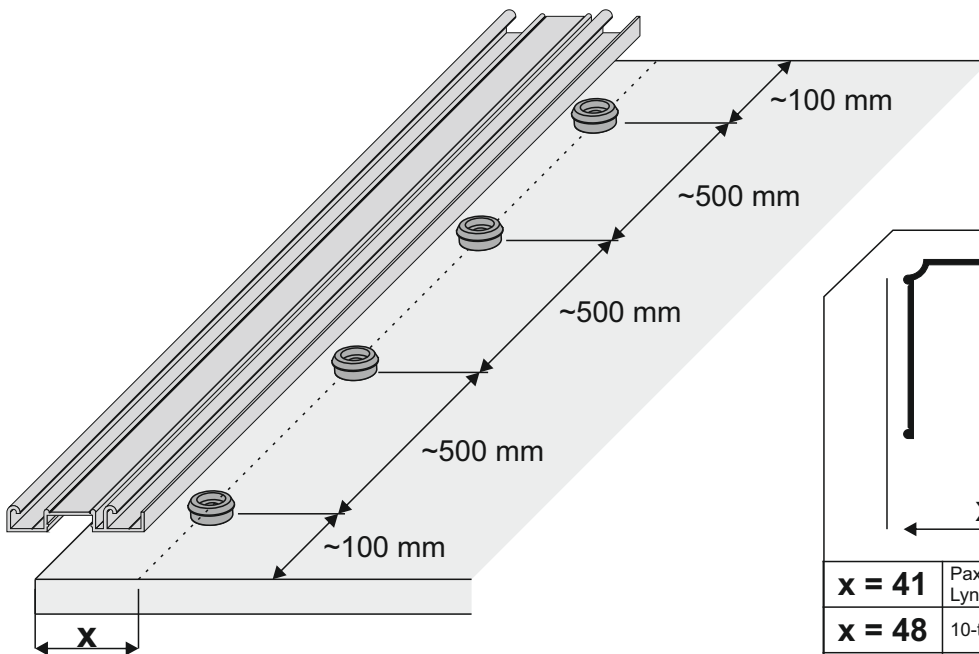

## Installation of bottom track Gemini-Decor II using our mounting bush

bottom track Gemini-Decor II

Important dimension

<b>x = 41</b>	Pax, Pax XL, Gemini, Julia, Karat, Lynx, Romeo
<b>x = 48</b>	10-tka, Fox, Vitara
<b>x = 50</b>	Alfa, Beta, Factor, Faworyt, Focus, Universal, Victoria, Secret Line, Slim Line
<b>x = 41</b>	Porto GM, Prosper GM ( <i>GEMINI 18 Frame</i> )
<b>x = 45</b>	Porto GM, Prosper GM ( <i>GEMINI 18</i> )
<b>x = 45</b>	Arte GM ( <i>GEMINI 18 Frame</i> )
<b>x = 48</b>	Arte GM ( <i>GEMINI 18</i> )