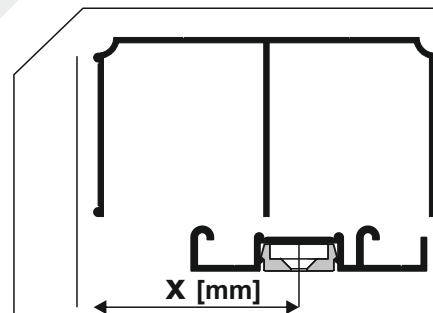

## Installation of bottom track Gemini-Decor II using our mounting bush

bottom track Gemini-Decor II

Important dimension

<b>x = 41</b>	Pax, Pax XL, Gemini, Julia, Karat, Lynx, Romeo
<b>x = 48</b>	10-tka, Fox, Vitara
<b>x = 50</b>	Alfa, Beta, Factor, Faworyt, Focus, Universal, Victoria, Secret Line, Slim Line
<b>x = 41</b>	Porto GM, Prosper GM ( <i>GEMINI 18 Frame</i> )
<b>x = 45</b>	Porto GM, Prosper GM ( <i>GEMINI 18</i> )
<b>x = 45</b>	Arte GM ( <i>GEMINI 18 Frame</i> )
<b>x = 48</b>	Arte GM ( <i>GEMINI 18</i> )