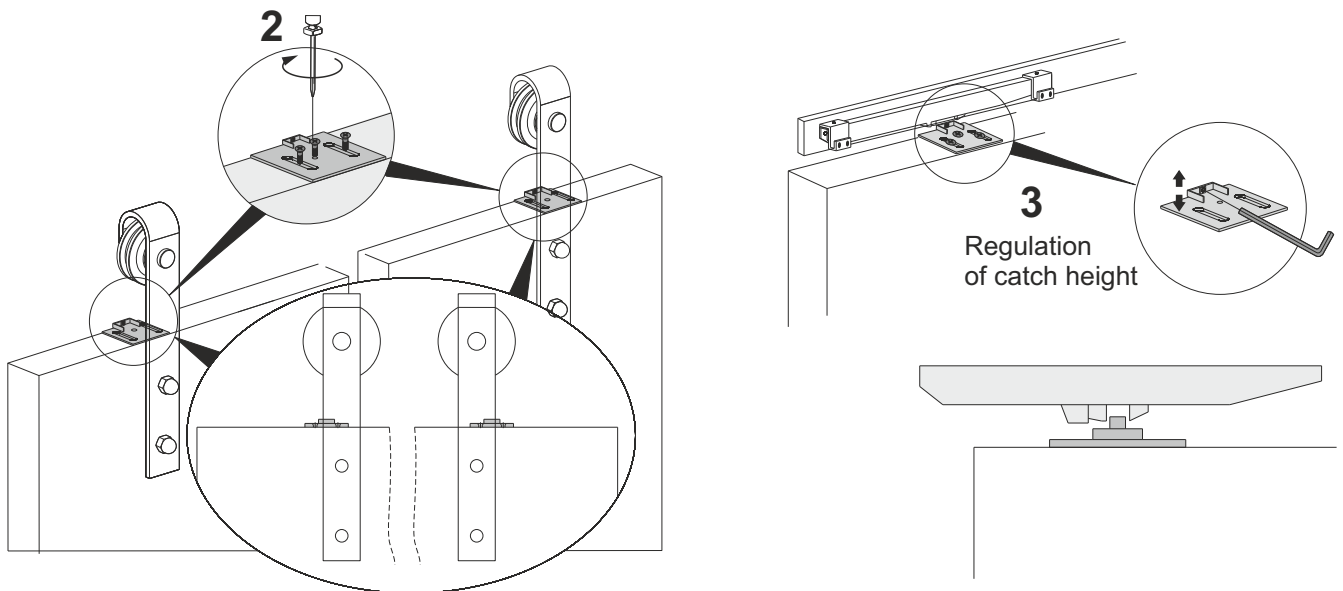

Fix catch on door in the appropriate position to the installed soft-close

COMPONENTS

Soft-close Loft 80 kg						
x1	x1	x1	x8	x2	x6	