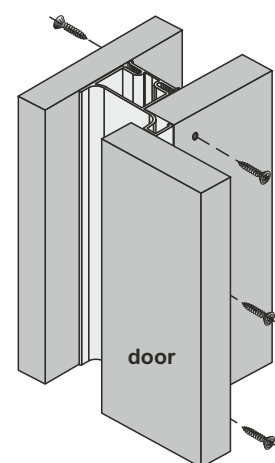

Gola horizontal profile C

Angle plate Gola

x2
M4x5 - 4 pcs

Angle plate Gola

x2
M4x5 - 4 pcs

side side
door door
Ø4x25

side side
door
Ø4x25

Profile installation

Gola horizontal profile L

option 1

option 2

option 3

Gola horizontal profile C

option 1

option 2

option 3

Gola vertical profile double

Gola vertical profile single