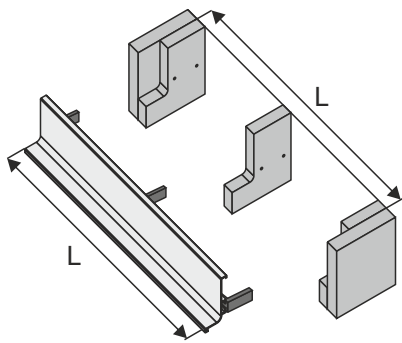

Gola horizontal profile C

Angle plate Gola

x2
M4x5 - 4 pcs

Angle plate Gola

x2
M4x5 - 4 pcs

side side
door door
Ø4x25

side side
door
Ø4x25

Profile installation

Gola horizontal profile L

option 1

option 2

option 3

Gola horizontal profile C

option 1

option 2

option 3

Gola vertical profile double

Gola vertical profile single