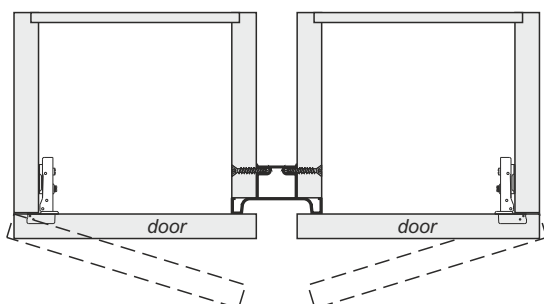

Gola horizontal profile C

Angle plate Gola

x2
M4x5 - 4 pcs

Angle plate Gola

x2
M4x5 - 4 pcs

side side
door door
Ø4x25

side side
door
Ø4x25

Profile installation

Gola horizontal profile L

option 1

option 2

option 3

Gola horizontal profile C

option 1

option 2

option 3

Gola vertical profile double

Gola vertical profile single