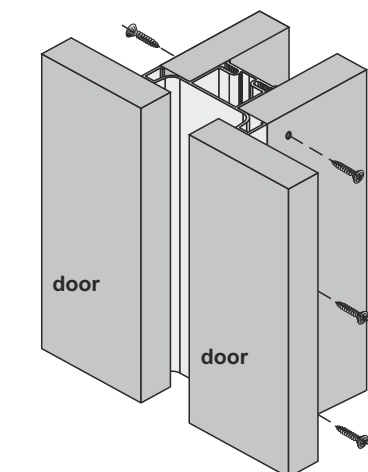

Gola horizontal profile C

Angle plate Gola

x2
M4x5 - 4 pcs

Angle plate Gola

x2
M4x5 - 4 pcs

side side
door door
Ø4x25

side side
door
Ø4x25

Profile installation

Gola horizontal profile L

option 1

option 2

option 3

Gola horizontal profile C

option 1

option 2

option 3

Gola vertical profile double

Gola vertical profile single