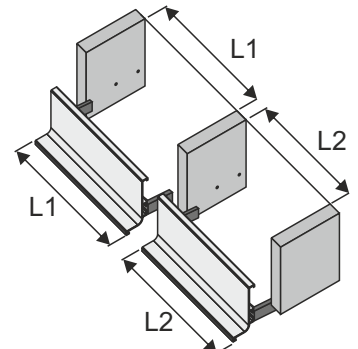

Gola horizontal profile C

Angle plate Gola

x2
M4x5 - 4 pcs

Angle plate Gola

x2
M4x5 - 4 pcs

side side
door door
Ø4x25

side side
door
Ø4x25

Profile installation

Gola horizontal profile L

option 1

option 2

option 3

Gola horizontal profile C

option 1

option 2

option 3

Gola vertical profile double

Gola vertical profile single