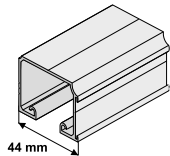

COMPONENTS

Top track Exclusive

Pathway door set ZPE-18

Spherical stopper

Rubber bump stopper OGUE