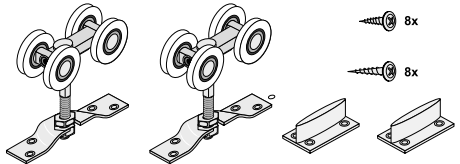

COMPONENTS

Top track Exclusive

Pathway door set ZPE-18

Spherical stopper

Rubber bump stopper OGUE