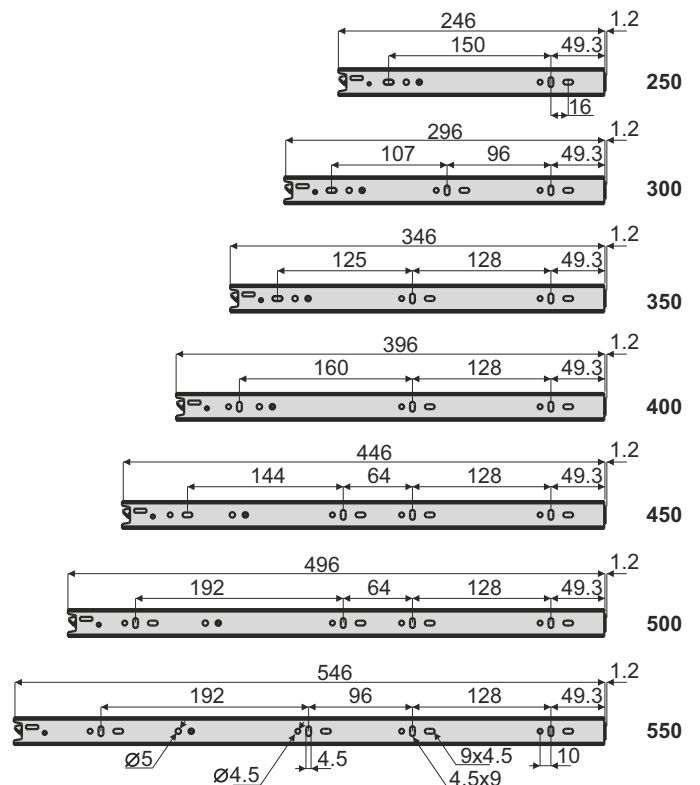

Slide length

A	250	300	350	400	450	500	550
B	210±2	288±2	338±2	396±2	444±2	492±2	546±2

Attaching the slide to the carcass

Attaching the slide to the drawer

Slide length

A	250	300	350	400	450	500	550
B	247±2	298±2	348±2	398±2	448±2	497±2	548±2

Attaching the slide to the carcass

Attaching the slide to the drawer