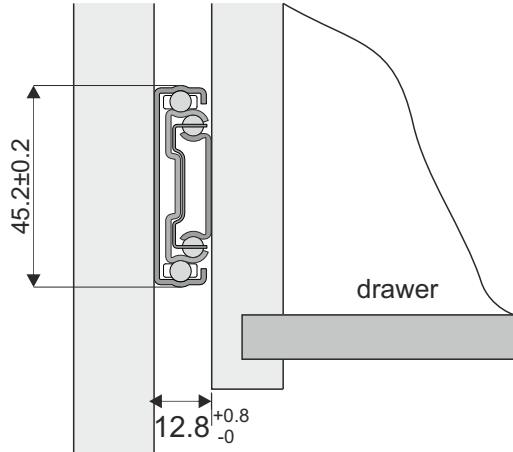

# Full extension Ball bearing drawer slide with soft-close

## Slide length

|          |       |       |       |       |       |       |       |       |
|----------|-------|-------|-------|-------|-------|-------|-------|-------|
| <b>A</b> | 250   | 300   | 350   | 400   | 450   | 500   | 550   | 600   |
| <b>B</b> | 192±2 | 268±2 | 343±2 | 382±2 | 452±2 | 503±2 | 550±2 | 600±2 |

## Slide disassembly

## Attaching the slide to the carcass