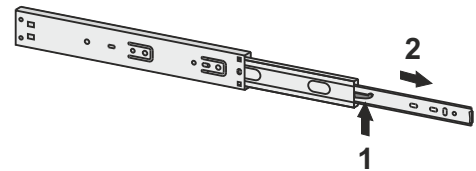

# Full extension Ball bearing drawer slide with soft-close

## Slide length

|          |       |       |       |       |       |       |       |       |
|----------|-------|-------|-------|-------|-------|-------|-------|-------|
| <b>A</b> | 250   | 300   | 350   | 400   | 450   | 500   | 550   | 600   |
| <b>B</b> | 192±2 | 268±2 | 343±2 | 382±2 | 452±2 | 503±2 | 550±2 | 600±2 |

## Attaching the slide to the carcass