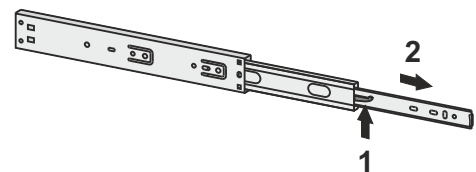

# Full extension Ball bearing drawer slide with soft-close

## Slide length

<b>A</b>	250	300	350	400	450	500	550	600
<b>B</b>	192±2	268±2	343±2	382±2	452±2	503±2	550±2	600±2

## Attaching the slide to the carcass