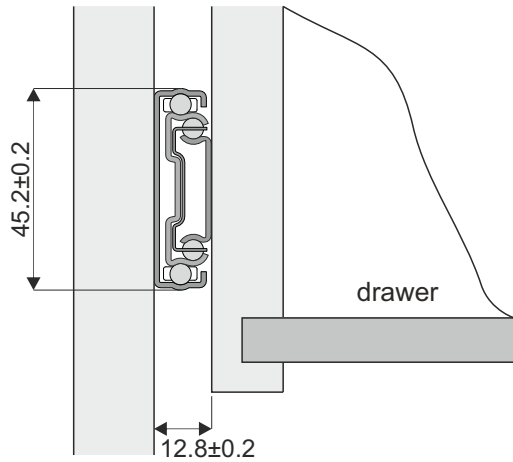

# Full extension Ball bearing drawer slide with soft-close

## Slide length

<b>A</b>	250	300	350	400	450	500	550	600
<b>B</b>	192±2	268±2	343±2	382±2	452±2	503±2	550±2	600±2

## Attaching the slide to the carcass

## Attaching the slide to the drawer