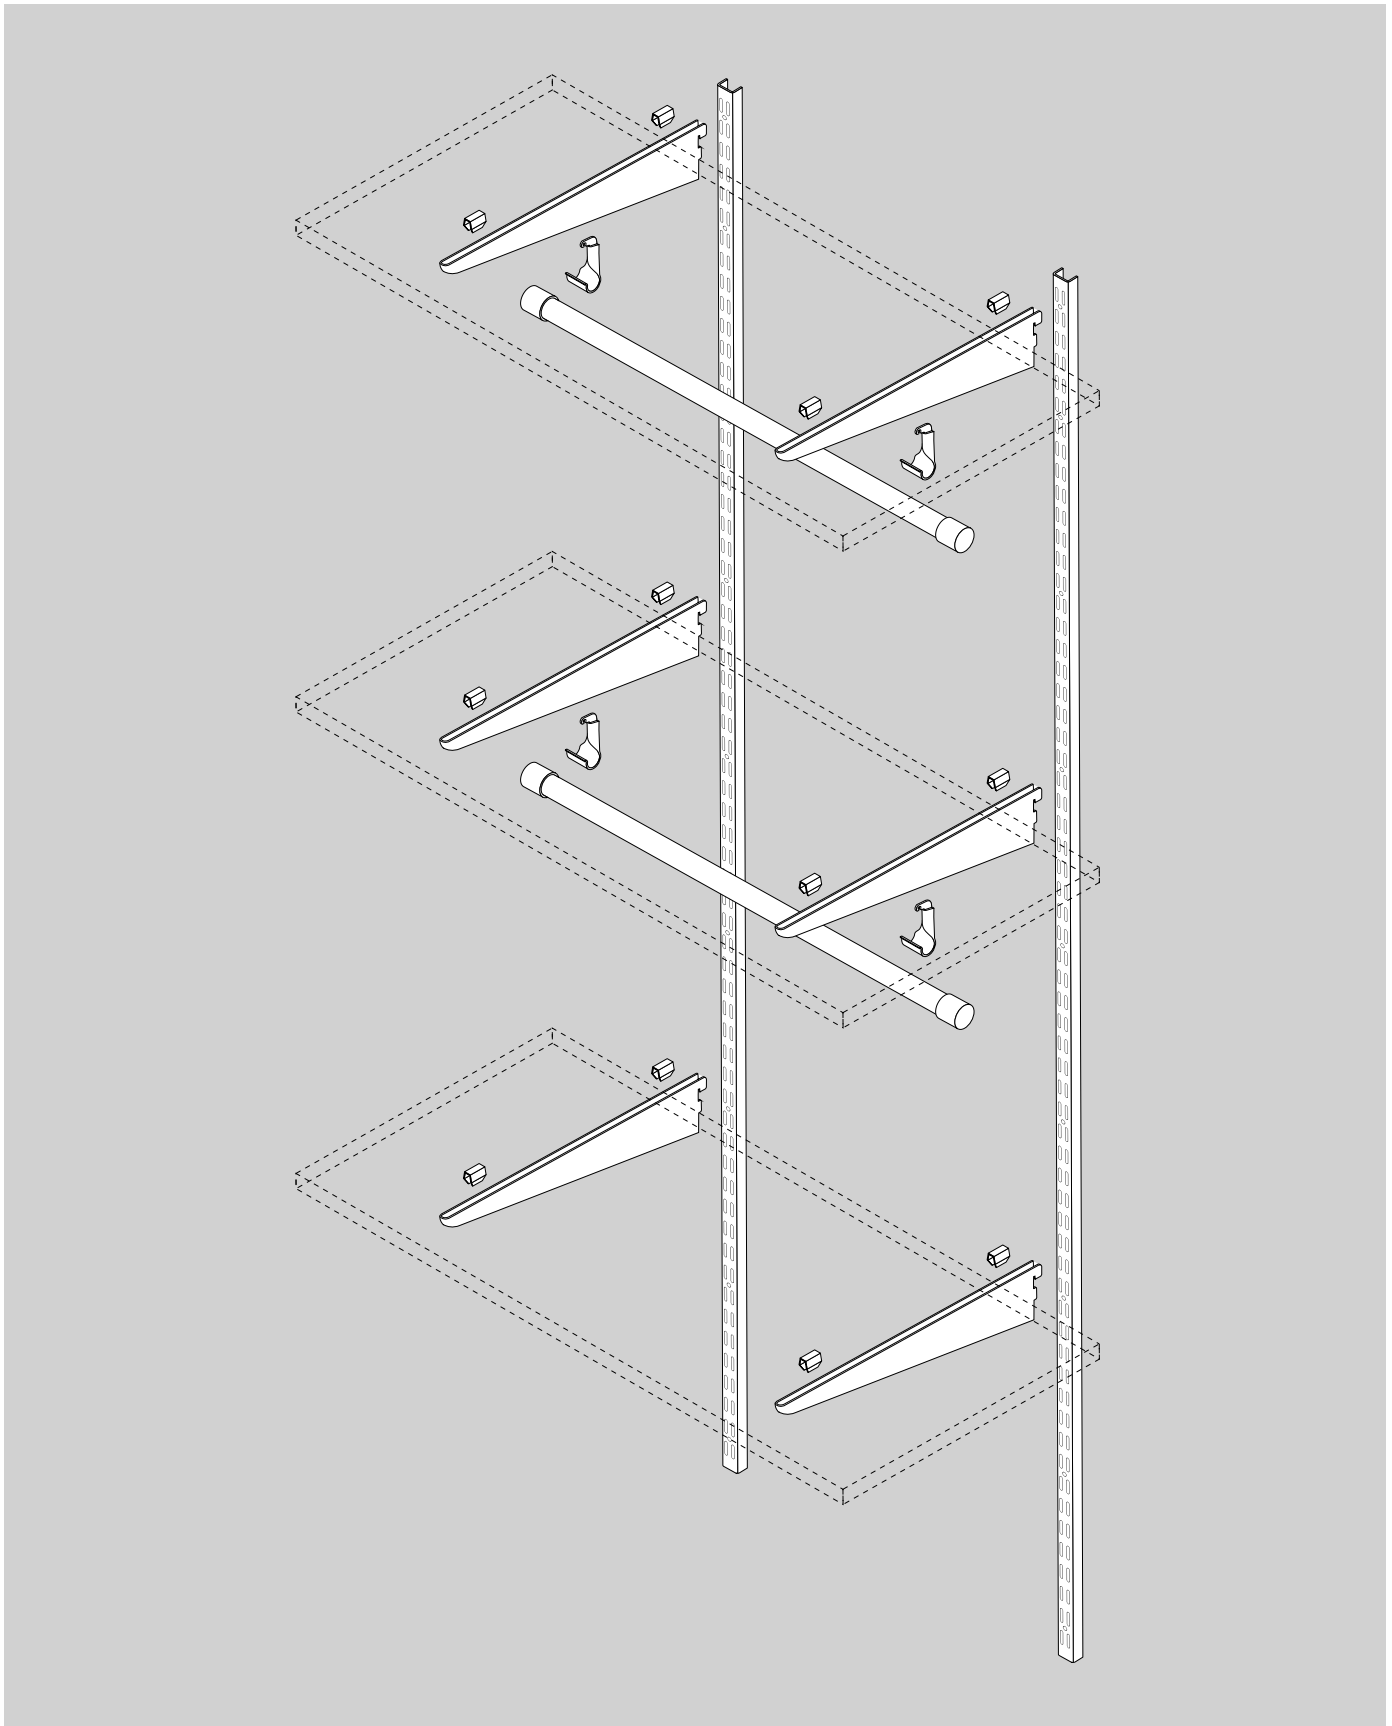

INTERIOR SYSTEM

**WILSON**

**SEVROLL**

**COMPONENTS**

System **WILSON**

interior profile  
WILSON

shelf support  
WILSON 300

shelf support  
WILSON 500

bar support  
WILSON

shelf fastening  
clip WILSON

bar WILSON 1200

end cap  
WILSON