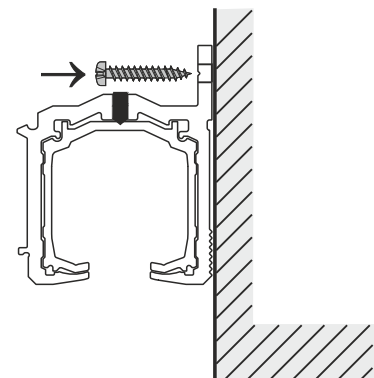

## 1. Track within the opening

Board height - hb:

$$hb = H - 81 \text{ mm}$$

H - height of the opening

Without sleeve spacer T

$$hb = H - 68 \text{ mm}$$

Top fastening of HERAKLES track  
- max. weight of 80 kg, 120 kg per door

## 2. Track outside the opening

Board height hb:

$$hb = H - 79 \text{ mm}$$

H - height from floor base to top of track

Side fastening of HERAKLES track  
- max. weight of 80 kg, 120 kg per door

## Wooden masking fascia installation