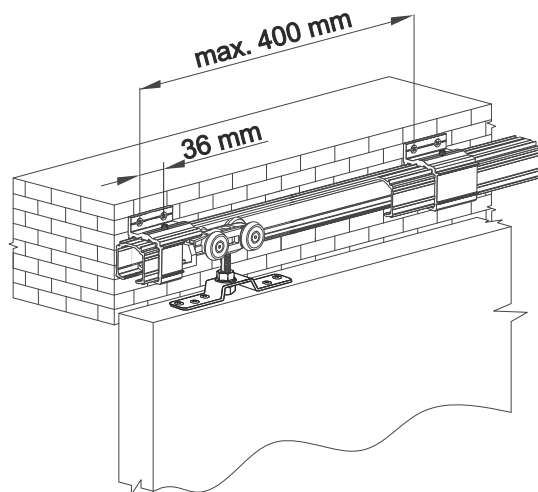

## 1. Track within the opening

Board height - hb:

$$hb = H - 81 \text{ mm}$$

H - height of the opening

Without sleeve spacer T

$$hb = H - 68 \text{ mm}$$

Top fastening of HERAKLES track  
- max. weight of 80 kg, 120 kg per door

## 2. Track outside the opening

Board height hb:

$$hb = H - 79 \text{ mm}$$

H - height from floor base to top of track

Side fastening of HERAKLES track  
- max. weight of 80 kg, 120 kg per door