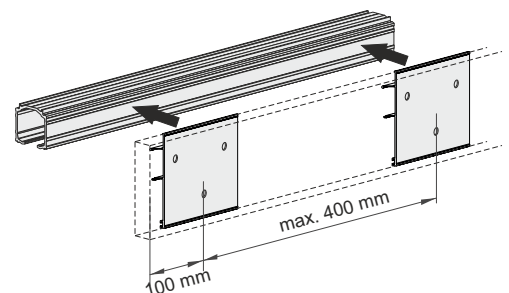

Wooden masking fascia installation

ATTENTION!

In cases that it will not be possible to insert carriages after the installation of the top track, carriages should be inserted prior to track installation.

ATTENTION!

Remove protective film from aluminium elements (handles, tracks, connectors, etc.) prior to cutting them to the desired size. Film removal will reveal quality issues (eg. scratches)