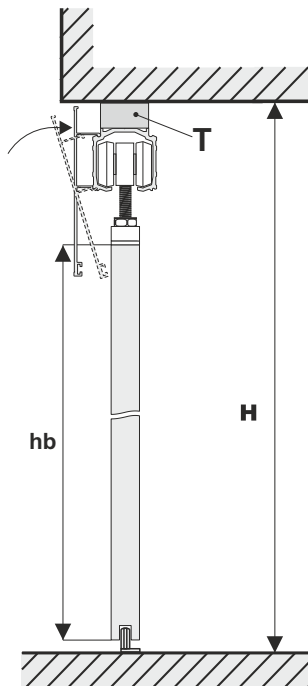

**COMPONENTS**

**Top track Herakles**  
L: 1.50 m, 2.00 m, 3.00 m, 4.00 m, 6.00 m

**Pathway door set ZPH-18 (Herakles) 80 kg**

x2  
Carriage Herakles 80 kg

Flat spanner 6  
Flat spanner 10/13

Clipstopper Herakles  
Stopper

## 1. Track within the opening

Board height - hb:

$$hb = H - 81 \text{ mm}$$

H - height of the opening

Without sleeve spacer T

$$hb = H - 68 \text{ mm}$$

Top fastening of HERAKLES track  
- max. weight of 80 kg, 120 kg per door

## 2. Track outside the opening

Board height hb:

$$hb = H - 79 \text{ mm}$$

H - height from floor base to top of track

Side fastening of HERAKLES track  
- max. weight of 80 kg, 120 kg per door