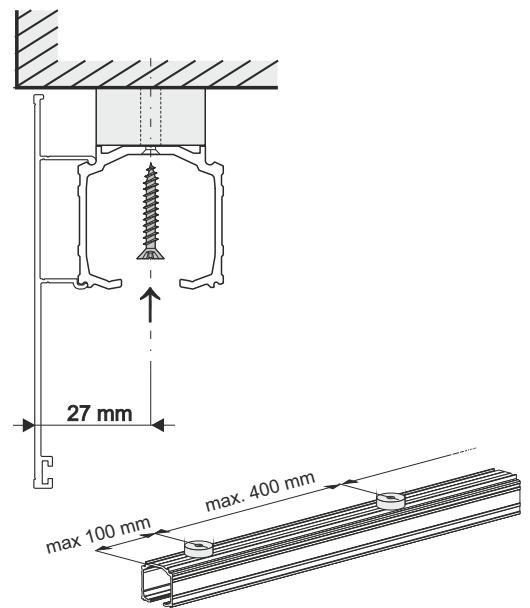

**Mounting plate Herakles for wooden fascia**

Screw 3.5 x 10

**Soft-close Herakles 40-80 kg**

**COMPONENTS**

**Top track Herakles**  
L: 1.50 m, 2.00 m, 3.00 m, 4.00 m, 6.00 m

**Pathway door set ZPH-18 (Herakles) 120 kg**

## 1. Track within the opening

Board height - hb:

$$hb = H - 81 \text{ mm}$$

H - height of the opening

Without sleeve spacer T

$$hb = H - 68 \text{ mm}$$

Top fastening of HERAKLES track  
- max. weight of 80 kg, 120 kg per door

## 2. Track outside the opening

Board height hb:

$$hb = H - 79 \text{ mm}$$

H - height from floor base to top of track

Side fastening of HERAKLES track  
- max. weight of 80 kg, 120 kg per door