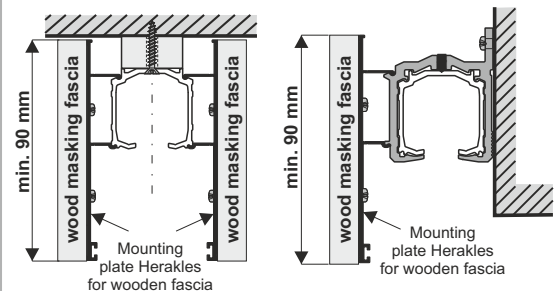

## 1. Track within the opening

Board height - hb:

$$hb = H - 81 \text{ mm}$$

H - height of the opening

Without sleeve spacer T

$$hb = H - 68 \text{ mm}$$

Top fastening of HERAKLES track  
- max. weight of 80 kg, 120 kg per door

## 2. Track outside the opening

Board height hb:

$$hb = H - 79 \text{ mm}$$

H - height from floor base to top of track

Side fastening of HERAKLES track  
- max. weight of 80 kg, 120 kg per door

## Wooden masking fascia installation