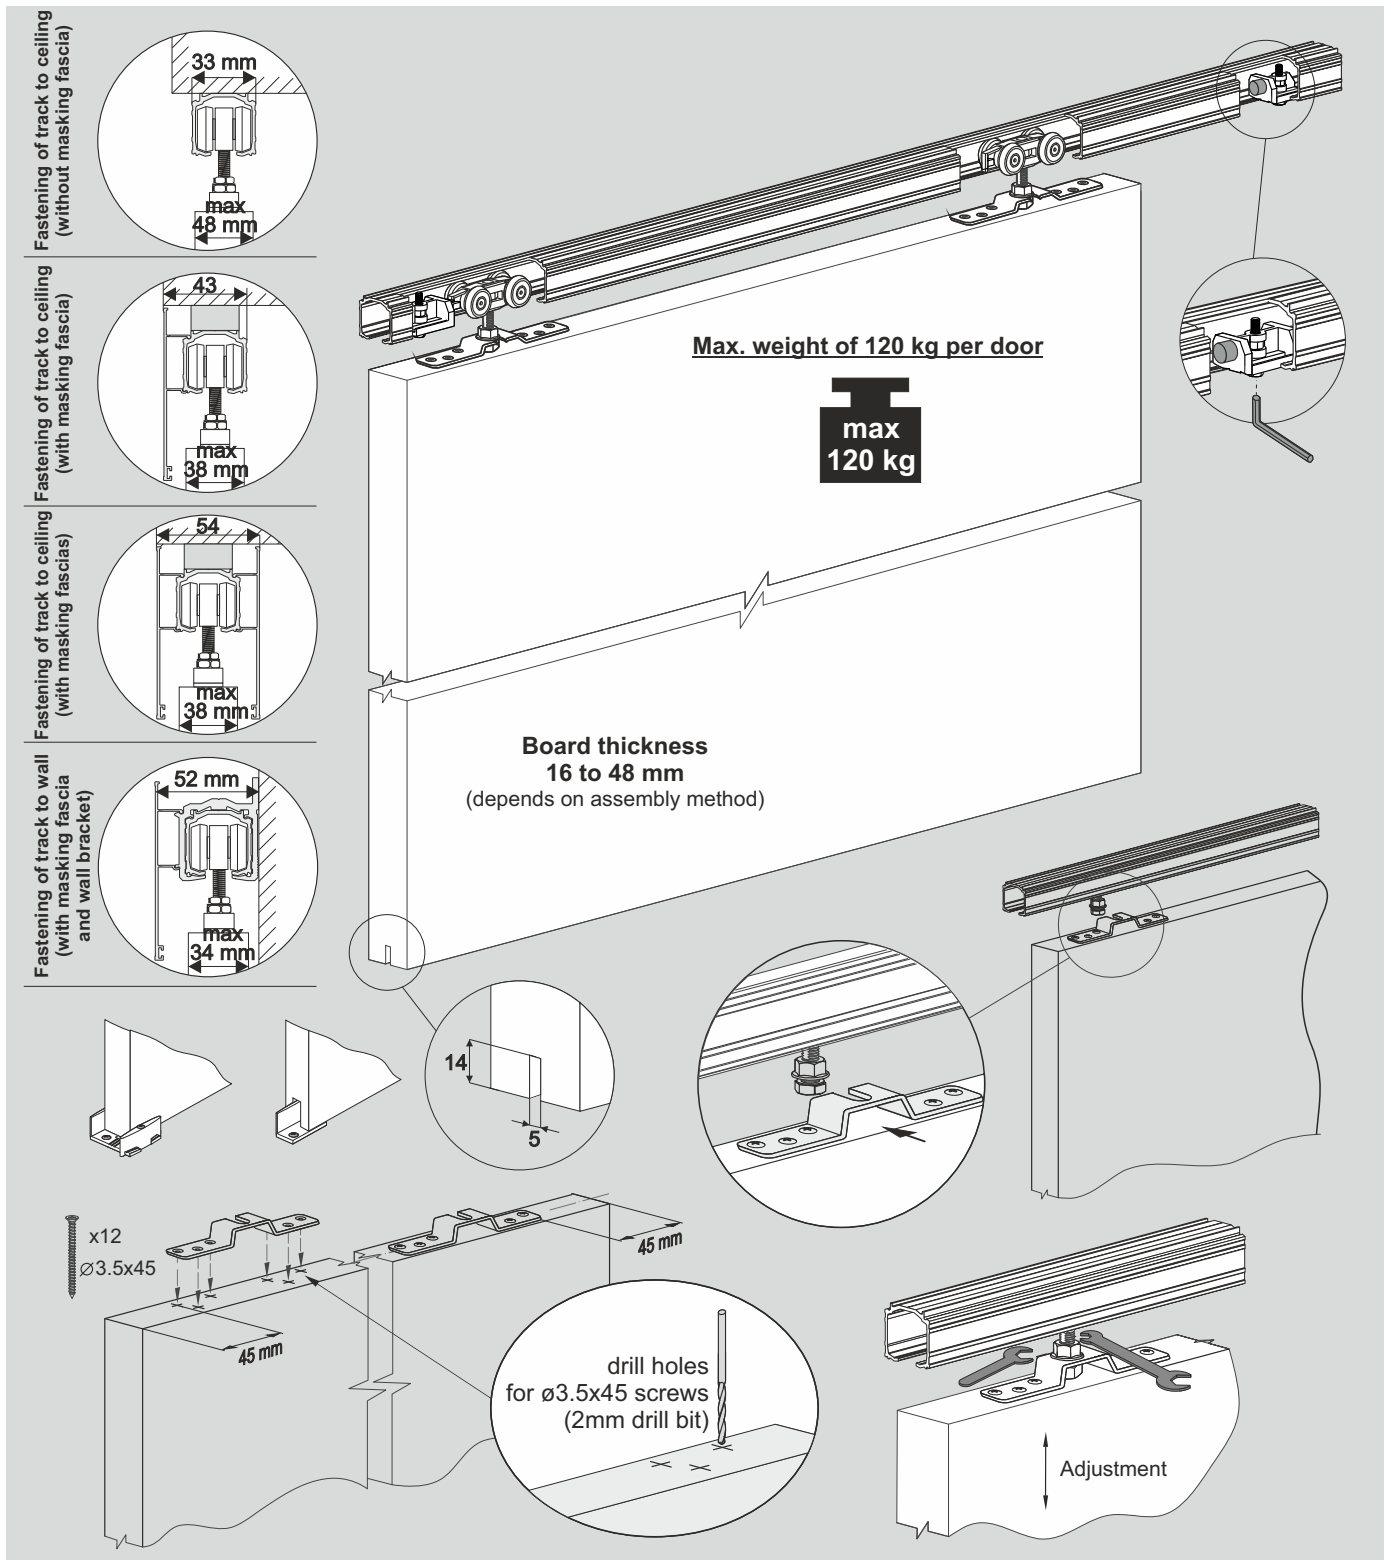

**COMPONENTS**

**Top track Herakles**  
L: 1.50 m, 2.00 m, 3.00 m, 4.00 m, 6.00 m

**Pathway door set ZPH-18 (Herakles) 80 kg**

x2  
Carriage Herakles 80 kg

Flat spanner 6  
Flat spanner 10/13

Clipstopper Herakles  
Stopper

Universal guide

Screw 4 x 50 - 8 pcs

**OPTIONS**

**Masking fascia Herakles**  
L: 1.50 m, 2.00 m, 3.00 m, 4.00 m, 6.00 m

Anti-dust brush (inserted)  
4.8 x 13 or 4.8 x 6

**Sleeve spacer**

**Wall bracket Herakles**

**Mounting plate Herakles for wooden fascia**

Screw 3.5 x 10

**Soft-close Herakles 40-80 kg**

**COMPONENTS**

**Top track Herakles**  
L: 1.50 m, 2.00 m, 3.00 m, 4.00 m, 6.00 m

**Pathway door set ZPH-18 (Herakles) 120 kg**

## 2. Track outside the opening

Board height hb:

$$hb = H - 79 \text{ mm}$$

H - height from floor base to top of track

Side fastening of HERAKLES track  
- max. weight of 80 kg, 120 kg per door