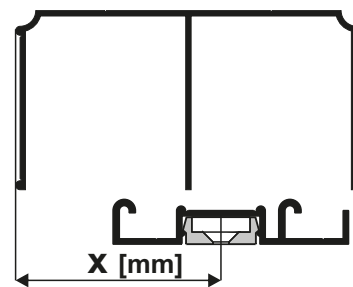

Installation of bottom track Gemini-Decor II using our mounting bush

bottom track Gemini-Decor II

Important dimension

x = 41	Pax, Pax XL, Gemini, Julia, Karat, Romeo
x = 48	10-ka, Fox
x = 50	Alfa, Beta, Factor, Faworyt, Fiesta, Focus, Universal, Victoria