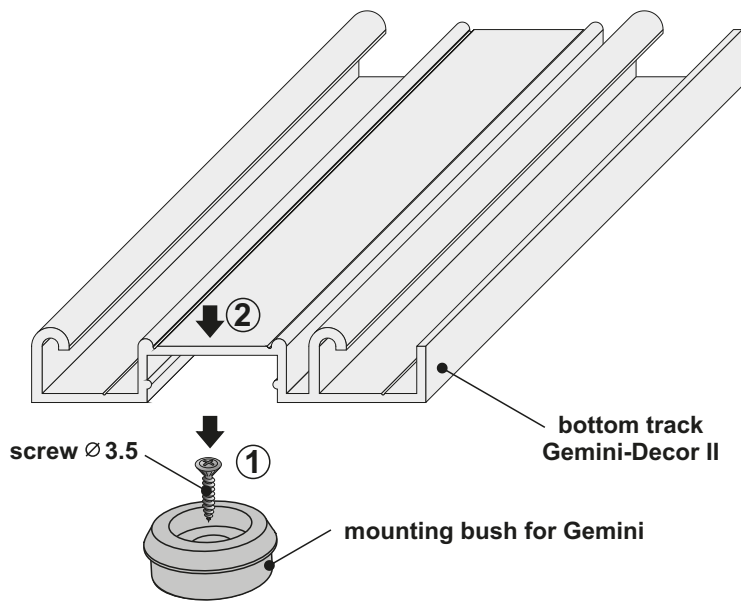

Installation of bottom track Gemini-Decor II using our mounting bush

bottom track Gemini-Decor II

Important dimension

x = 41	Pax, Pax XL, Gemini, Julia, Karat, Romeo
x = 48	10-ka, Fox
x = 50	Alfa, Beta, Factor, Faworyt, Fiesta, Focus, Universal, Victoria