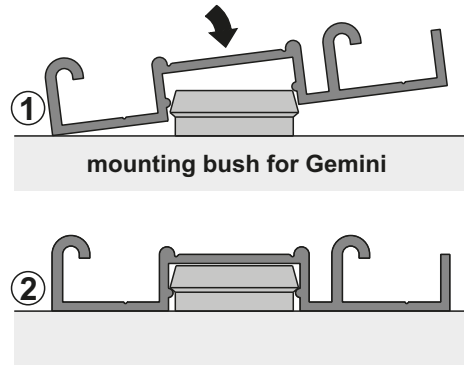

Installation of bottom track Gemini-Decor II using our mounting bush

bottom track Gemini-Decor II

Important dimension

x = 41	Pax, Pax XL, Gemini, Julia, Karat, Romeo
x = 48	10-ka, Fox
x = 50	Alfa, Beta, Factor, Faworyt, Fiesta, Focus, Universal, Victoria