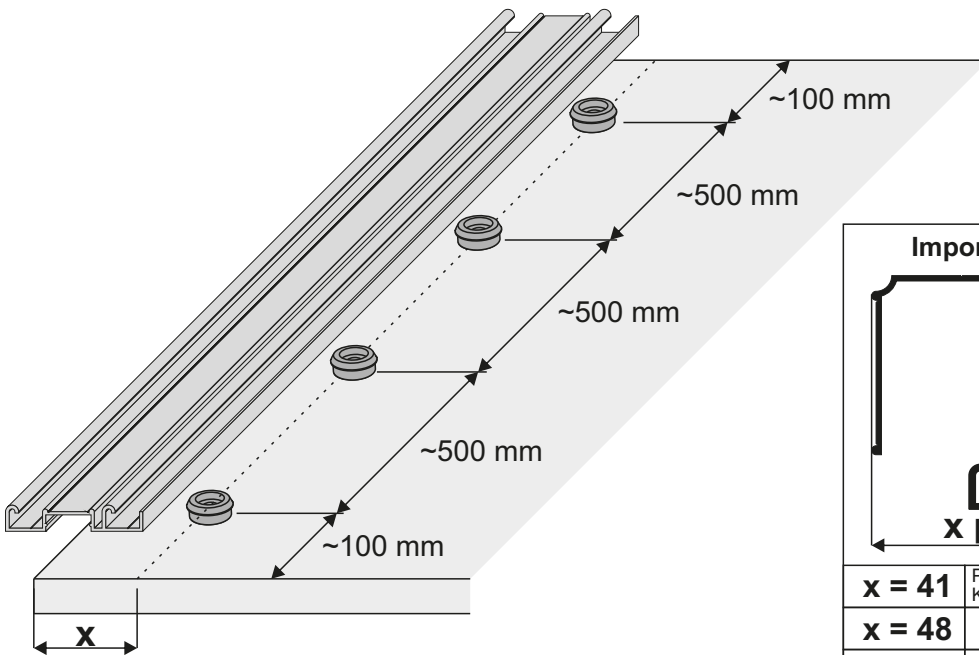

Installation of bottom track Gemini-Decor II using our mounting bush

bottom track Gemini-Decor II

Important dimension

x = 41	Pax, Pax XL, Gemini, Julia, Karat, Romeo
x = 48	10-ka, Fox
x = 50	Alfa, Beta, Factor, Faworyt, Fiesta, Focus, Universal, Victoria