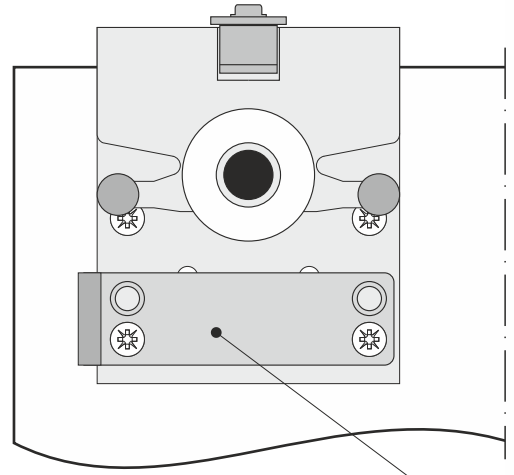

SOFT-CLOSE

OPTIMA

SEVROLL®

### Fastening of the soft-close activator to the rear door

Activator to be screwed on with the carriage

### Fastening of the soft-close activator to the front door

Activator to be screwed on with the carriage

Fastening of the soft-close activator with <b>two</b> door system		Fastening of the soft-close activator with <b>three</b> door system (to the rear door only)		
<i>rear door</i>	<i>front door</i>	<i>rear door</i>	<i>front door</i>	<i>rear door</i>
short activator	long activator	short activator		short activator