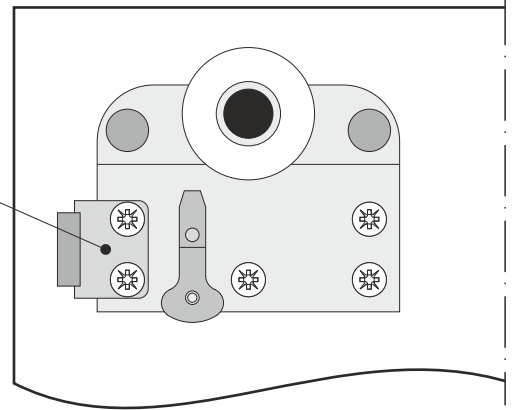

SOFT-CLOSE

OPTIMA

SEVROLL®

### Fastening of the soft-close activator to the rear door

Activator to be screwed on with the carriage

### Fastening of the soft-close activator to the front door

Activator to be screwed on with the carriage

Fastening of the soft-close activator with <b>two</b> door system		Fastening of the soft-close activator with <b>three</b> door system (to the rear door only)		
<i>rear door</i>	<i>front door</i>	<i>rear door</i>	<i>front door</i>	<i>rear door</i>
short activator	long activator	short activator		short activator