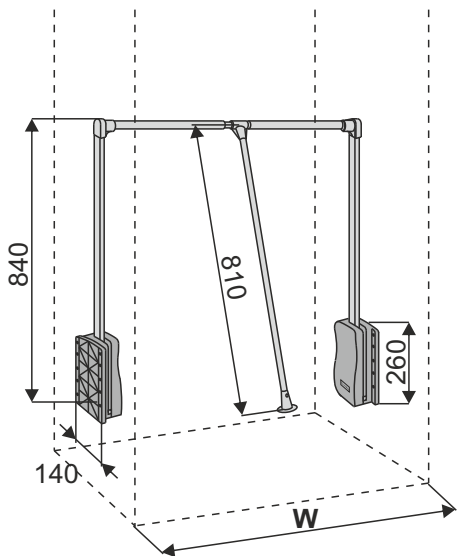

Clothes rail
max. load 10 kg

Assembly dimensions

Pull down clothes rail	Opening width W
450 to 600	550 to 660
600 to 830	660 to 890
830 to 1150	890 to 1210