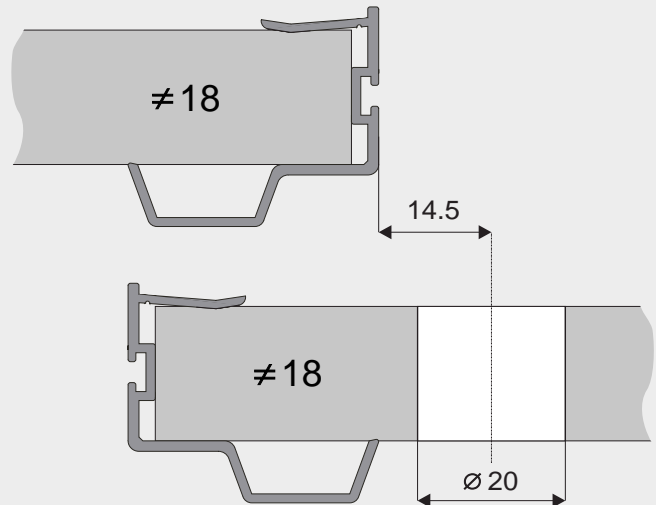

# Method for assembly of lock for sliding doors

## – Board 10 mm (line FOX)

## – Board 18 mm (line Universal)