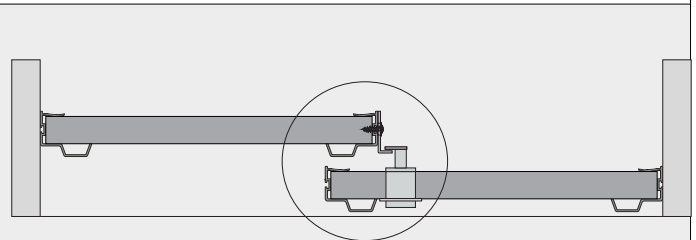

# Method for assembly of lock for sliding doors

## – Board 10 mm (line FOX)

## – Board 18 mm (line Universal)