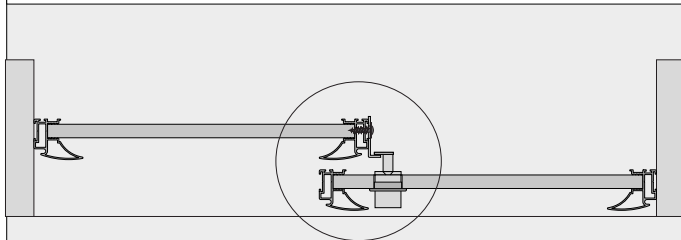

# Method for assembly of lock for sliding doors

## – Board 10 mm (line FOX)

## – Board 18 mm (line Universal)