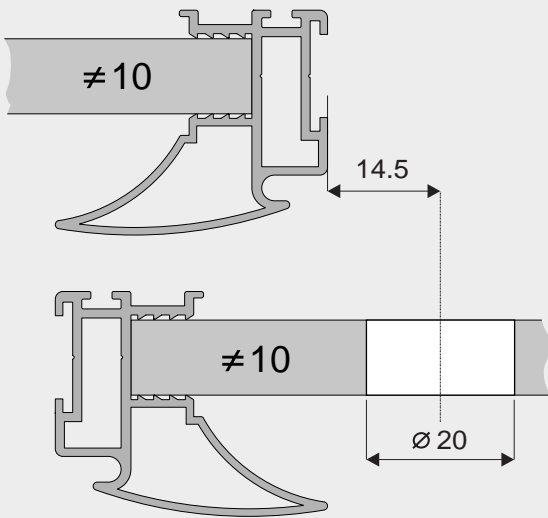

# Method for assembly of lock for sliding doors

## – Board 10 mm (line FOX)

## – Board 18 mm (line Universal)