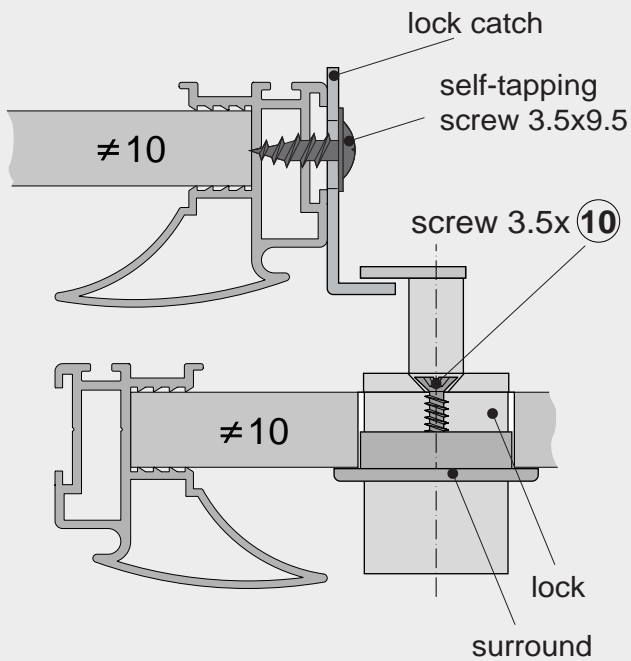

# Method for assembly of lock for sliding doors

## – Board 10 mm (line FOX)

## – Board 18 mm (line Universal)