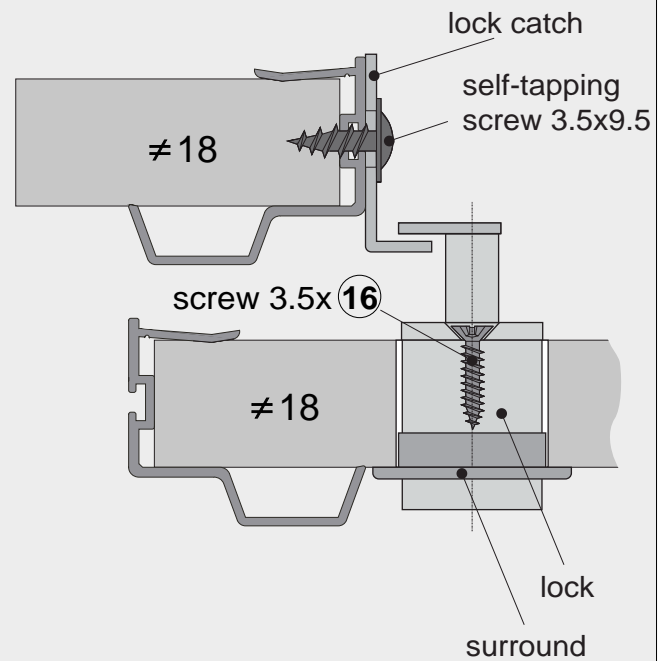

# Method for assembly of lock for sliding doors

## – Board 10 mm (line FOX)

## – Board 18 mm (line Universal)