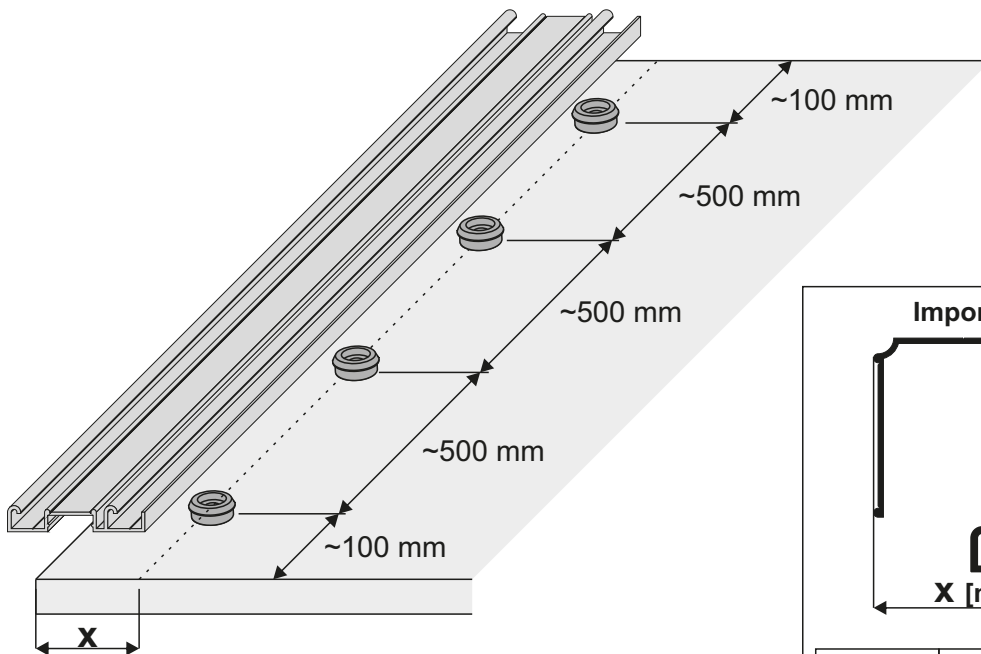

Installation of bottom track Gemini-Decor II using our mounting bush

bottom track Gemini-Decor II

Important dimension

x = 41	Pax, Pax XL, Gemini, Julia, Karat, Romeo, Lynx
x = 48	10-tka, Fox, Vitara
x = 50	Alfa, Beta, Factor, Faworyt, Fiesta, Focus, Universal, Victoria, Secret Line, Slim Line