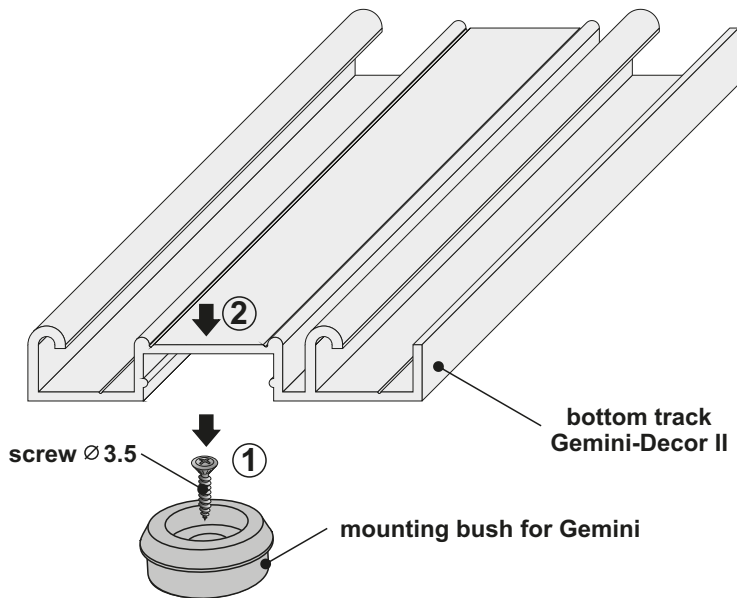

Installation of bottom track Gemini-Decor II using our mounting bush

bottom track Gemini-Decor II

Important dimension

x = 41	Pax, Pax XL, Gemini, Julia, Karat, Romeo, Lynx
x = 48	10-tka, Fox, Vitara
x = 50	Alfa, Beta, Factor, Faworyt, Fiesta, Focus, Universal, Victoria, Secret Line, Slim Line