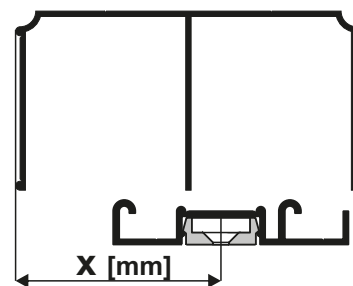

Installation of bottom track Gemini-Decor II using our mounting bush

bottom track Gemini-Decor II

Important dimension

x = 41	Pax, Pax XL, Gemini, Julia, Karat, Romeo, Lynx
x = 48	10-tka, Fox, Vitara
x = 50	Alfa, Beta, Factor, Faworyt, Fiesta, Focus, Universal, Victoria, Secret Line, Slim Line