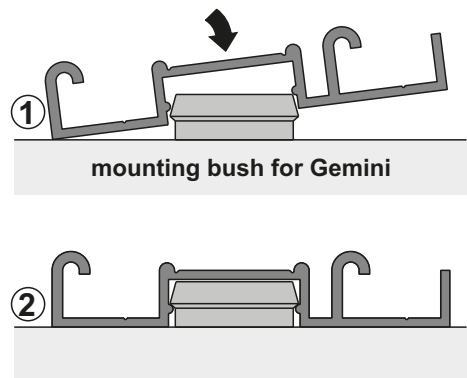

Installation of bottom track Gemini-Decor II using our mounting bush

bottom track Gemini-Decor II

Important dimension

x = 41	Pax, Pax XL, Gemini, Julia, Karat, Romeo, Lynx
x = 48	10-tka, Fox, Vitara
x = 50	Alfa, Beta, Factor, Faworyt, Fiesta, Focus, Universal, Victoria, Secret Line, Slim Line